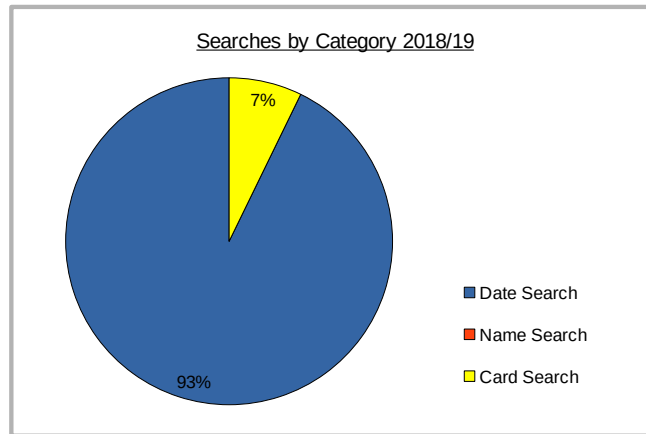

MANSFIELD CREMATORIUM

Category	Number of			Average
	1/12/16-30/11/17	1/12/17-30/11/18	1/12/18-30/11/19	1/12/18-30/11/19
Internet Search Results				
Visitors to Site	1117	942	1288	2139
Date Search	1636	1919	2301	8468
Name Search	0	0	0	3760
Card Search	100	176	179	959
Total No. of Pages Viewed	16615	14476	20380	21930

Notes:

Average is the average number of pages viewed per crematorium across our customer database.

By Category with Averages 2018/19

Trending by Category