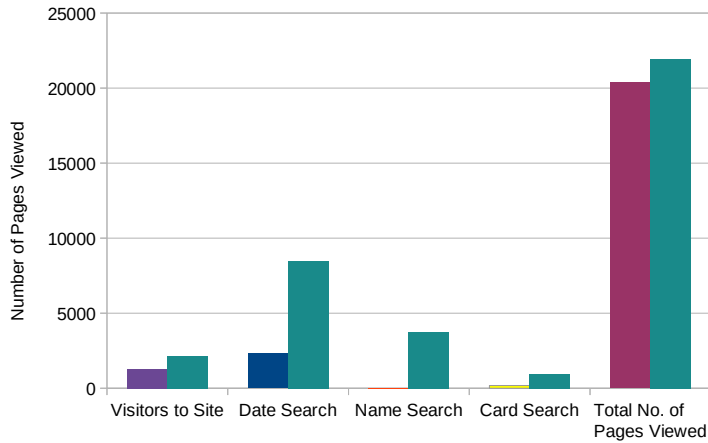

MANSFIELD CREMATORIUM

Category	Number of			Average
	1/12/16-30/11/17	1/12/17-30/11/18	1/12/18-30/11/19	1/12/18-30/11/19
Internet Search Results				
Visitors to Site	1117	942	1288	2139
Date Search	1636	1919	2301	8468
Name Search	0	0	0	3760
Card Search	100	176	179	959
Total No. of Pages Viewed	16615	14476	20380	21930

Notes:

Average is the average number of pages viewed per crematorium across our customer database.

By Category with Averages 2018/19

Trending by Category